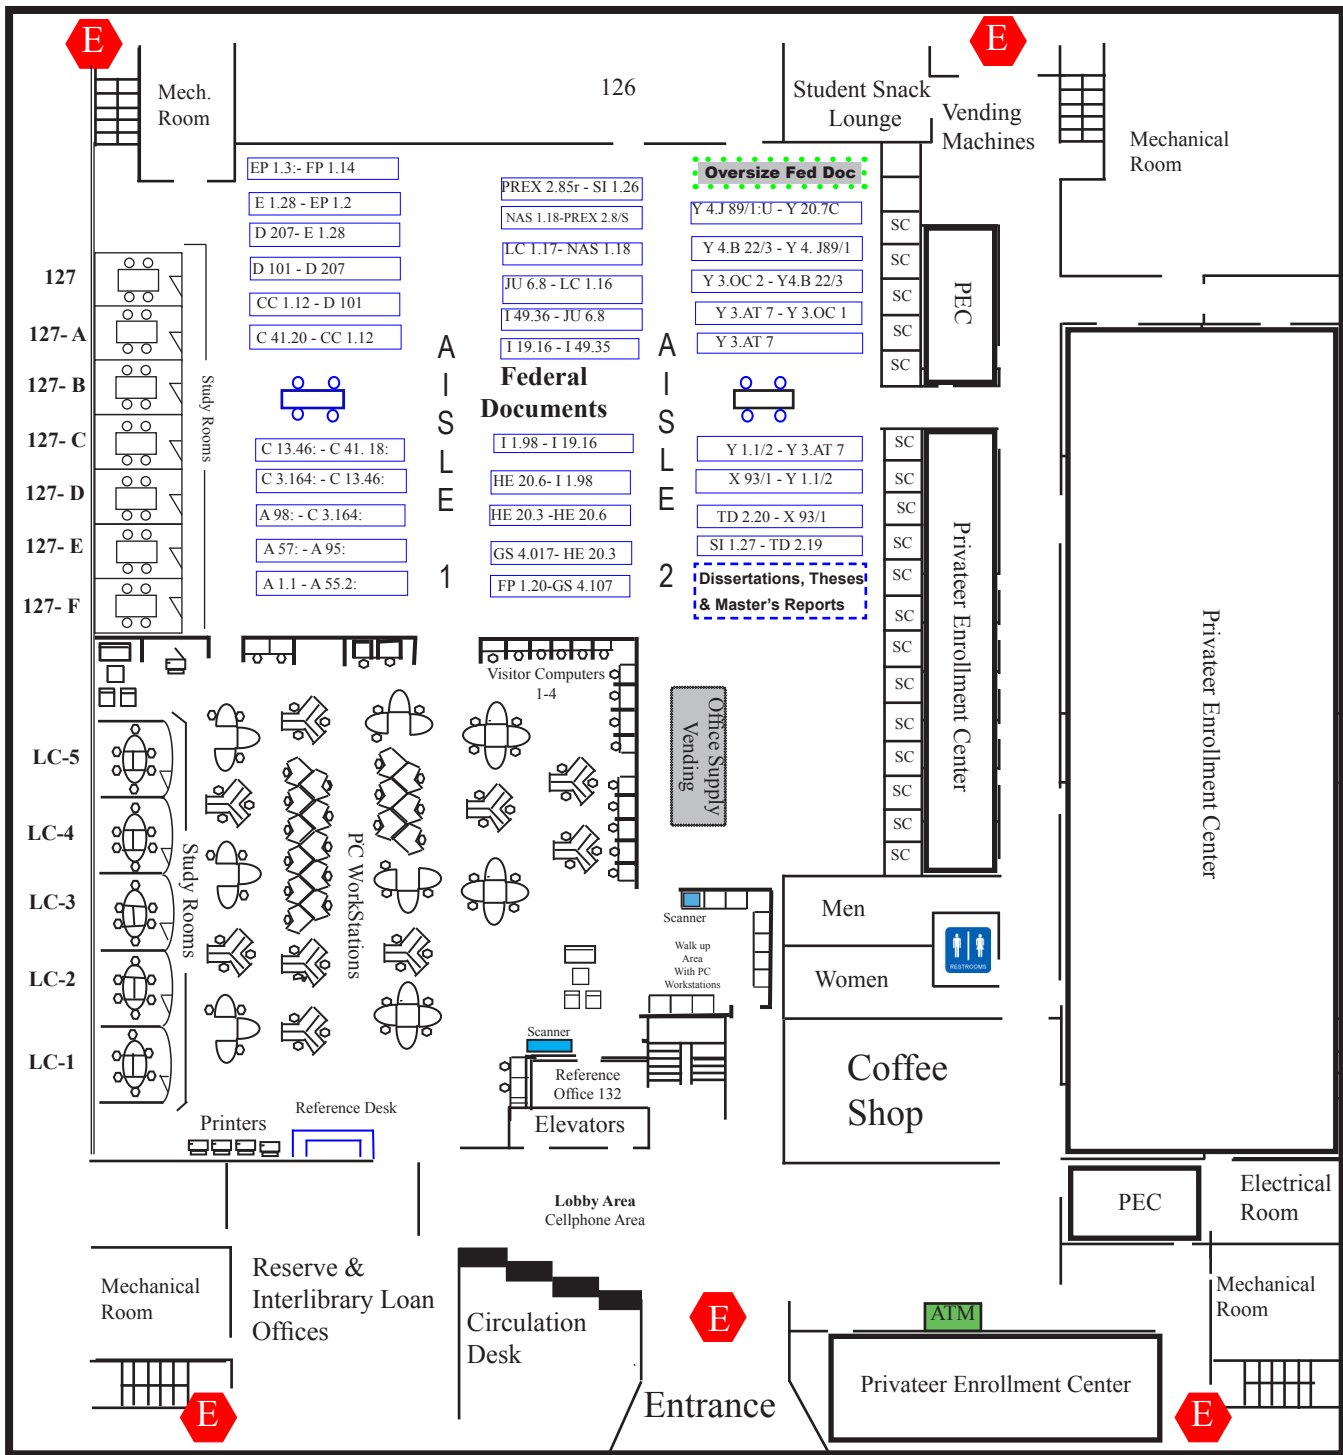

1st FLOOR LEARNING COMMONS, CIRCULATION, & FEDERAL DOCUMENTS

(Collaborative Study Floor)

Legend

- Dissertations & Theses
- Feddoc Shelves
- Feddoc Oversize
- Group Study Tables
- ♂ ♀ Restroom
- Photocopier
- ATM
- E Emergency Exit
- PC Workstation
- Office Supply Vending
- SC Study Carrel
- Stairs
- PEC Privateer Enrollment Center (PEC)

Services on Floor 1

- Circulation & Reserve Desk
- Group Study Rooms
- Learning Commons/Research Assistance

Materials on Floor 1

- Dissertations & Theses
- Federal Documents